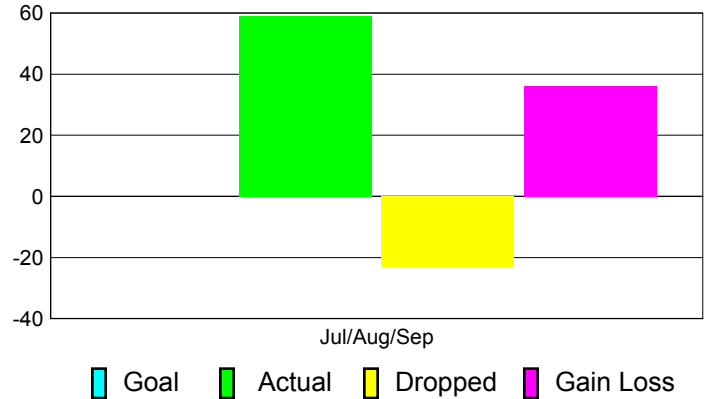

Membership Results 2012-2013

Goal, New, Dropped, Gain/Loss

Comparison of Membership Gain/Loss

Current Year Compared to the Previous Year